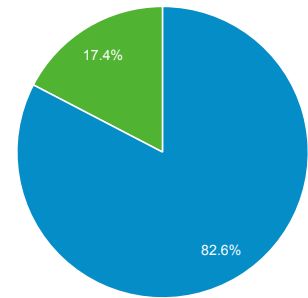

Apr 5, 2013 - May 5, 2013

Audience Overview

100% of visits: 100.00%

Overview

3,134 people visited this site

■ New Visitor ■ Returning Visitor

Language	Visits	% Visits
1. en-us	3,396	93.76%
2. en	64	1.77%
3. en-gb	42	1.16%
4. fr	21	0.58%
5. de-de	10	0.28%
6. en-ca	9	0.25%
7. pt-br	9	0.25%
8. es	7	0.19%
9. es-es	5	0.14%
10. de	4	0.11%